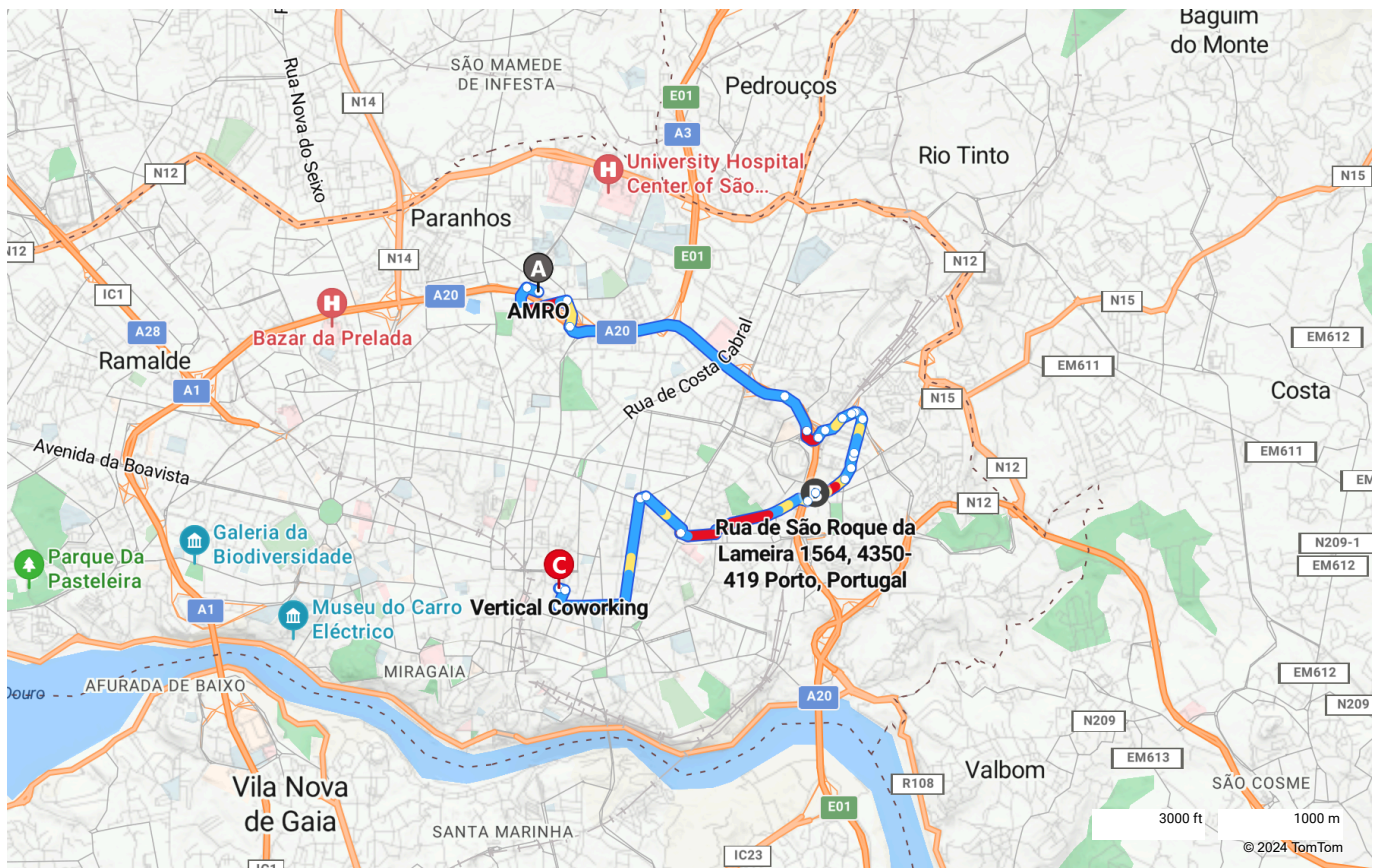

- A** AMRO, R. do Conde de Campo Bello 260, 4200-603 Porto, Portugal
- B** Rua de São Roque da Lameira 1564, 4350-419 Porto, Portugal
- C** Vertical Coworking, Rua de Guedes de Azevedo 131 Porto 4000-007

21 min ,5.0 miles
Light traffic
Via E01, Rua do Dâmaso Carreiro
· Local roads

A AMRO, R. do Conde de Campo Belo 260, ...

B Rua de São Roque da Lameira 1564, 4350-...

C Vertical Coworking, Rua de Guedes de Aze...

These directions are subject to the Microsoft® Service Agreement and are for informational purposes only. No guarantee is made regarding their completeness or accuracy. Construction projects, traffic or other events may cause actual conditions to differ from these results. Map and traffic data © 2025 TomTom.