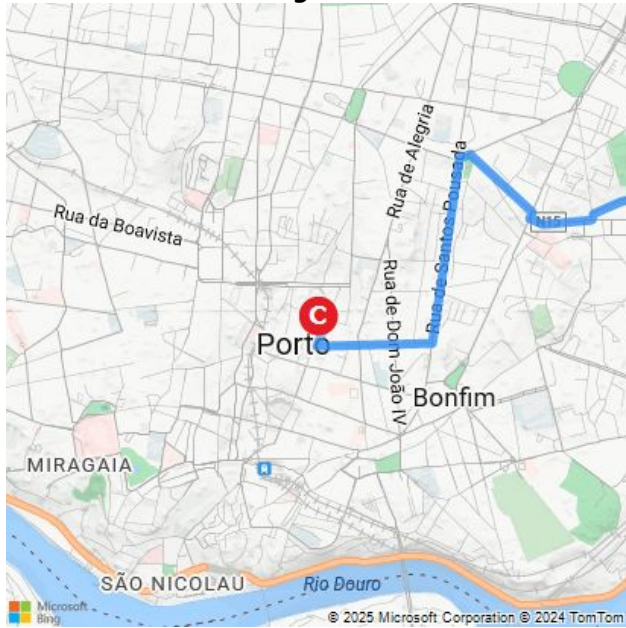

- A** AMRO, R. do Conde de Campo Bello 260, 4200-603 Porto, Portugal
- B** Rua de São Roque da Lameira 1564, 4350-419 Porto, Portugal
- C** Vertical Coworking, Rua de Guedes de Azevedo 131 Porto 4000-007

21 min ,5.0 miles
Light traffic
Via E01, Rua do Dâmaso Carreiro
· Local roads

A AMRO, R. do Conde de Campo Belo 260, ...

B Rua de São Roque da Lameira 1564, 4350-...

C Vertical Coworking, Rua de Guedes de Aze...

These directions are subject to the Microsoft® Service Agreement and are for informational purposes only. No guarantee is made regarding their completeness or accuracy. Construction projects, traffic or other events may cause actual conditions to differ from these results. Map and traffic data © 2025 TomTom.